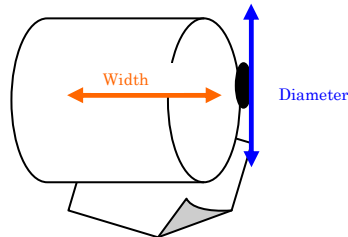

Till Roll Compatibility Chart TEC Machines

All till roll compatibility charts are for information only and are based upon information from supplier websites. **New Horizon Systems** take no responsibility for the accuracy of information provided on these sheets and customers should always check the size of roll is suitable for their machine before ordering.

How to Measure your Roll

Click on the Paper Type or Ink/Ribbon Type from the table below to go to the appropriate page on our website, for up-to-date pricing and information.

<u>Model Name/Number</u>	<u>Paper Type Required</u>	<u>Ink Roller/Ribbon Required</u>
TEC MA 115	37x70mm Single Ply	9818 Ink Roller
TEC MA 115-104	37x70mm Single Ply	9818 Ink Roller
TEC MA 115R	37x70mm Single Ply	-
TEC MA 128	37x70mm Single Ply	9818 Ink Roller
TEC MA 1300	37x70mm Single Ply	-
TEC MA 132	37x70mm Single Ply	9818 Ink Roller
TEC MA 133	37x70mm Single Ply	9818 Ink Roller
TEC MA 134	37x70mm Single Ply	9818 Ink Roller
TEC MA 135	37x70mm Single Ply	9818 Ink Roller
TEC MA 136	37x70mm Single Ply	9818 Ink Roller
TEC MA 205	37x70mm Single Ply	9818 Ink Roller
TEC MA 206	37x70mm Single Ply	9818 Ink Roller
TEC MA 215	37x70mm Single Ply	9818 Ink Roller
TEC MA 216	37x70mm Single Ply	9818 Ink Roller
TEC MA 229	37x70mm Single Ply	9818 Ink Roller
TEC MA 290	37x70mm Single Ply	-
TEC 1400	44x70mm Single Ply	-
TEC 1600	44x70mm Single Ply	-
TEC 1700	44x70mm Single Ply	-
TEC 1900	44x70mm Single Ply	-
TEC 2300	44x70mm Single Ply	-
TEC FS 1200	44x70mm Single Ply	-
TEC FS 1450	44x70mm Single Ply	-
TEC FS 1650	44x70mm Single Ply	-
TEC MA 1100	44x70mm Single Ply	-
TEC MA 1190	44x70mm Single Ply	-
TEC MA 1350	44x70mm Single Ply	ERC 32 Ribbon
TEC MA 140	44x70mm Single Ply	9817 Ink Roller
TEC MA 1400	44x70mm Single Ply	-
TEC MA 141	44x70mm Single Ply	9817 Ink Roller