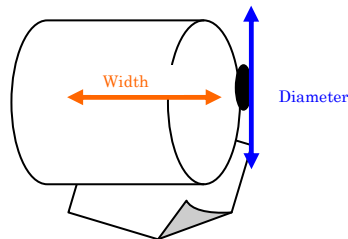

Till Roll Compatibility Chart Epson Machines

All till roll compatibility charts are for information only and are based upon information from supplier websites. **New Horizon Systems** take no responsibility for the accuracy of information provided on these sheets and customers should always check the size of roll is suitable for their machine before ordering.

How to Measure your Roll

Click on the Paper Type or Ink/Ribbon Type from the table below to go to the appropriate page on our website, for up-to-date pricing and information.

<u>Model Name/Number</u>	<u>Paper Type Required</u>	<u>Ink Roller/Ribbon Required</u>
Epson TM88 Printer	80x80mm Thermal	-
Epson EU-T432	80x80mm Thermal	-
Epson EU-T532	80x80mm Thermal	-
Epson IR-320	80x80mm Thermal	-
Epson IR-700	80x80mm Thermal	-
Epson M-129B	80x80mm Thermal	-
Epson M-129C	80x80mm Thermal	-
Epson M-T301	80x80mm Thermal	-
Epson M-T301A	80x80mm Thermal	-
Epson T-90 Series	80x80mm Thermal	-
Epson TM-88I	80x80mm Thermal	-
Epson TM-88II	80x80mm Thermal	-
Epson TM-88III	80x80mm Thermal	-
Epson TM-H5000II	80x80mm Thermal	-
Epson TM-H6000	80x80mm Thermal	-
Epson TM-H6000II	80x80mm Thermal	-
Epson TM-T80	80x80mm Thermal	-
Epson TM-T85	80x80mm Thermal	-
Epson TM-T88	80x80mm Thermal	-
Epson TM-T88I	80x80mm Thermal	-
Epson TM-T88II	80x80mm Thermal	-
Epson TM-T88III	80x80mm Thermal	-
Epson TM-T90 Series	80x80mm Thermal	-
Epson TM-J2000	57x57mm Single Ply	-
Epson TM-J2100	57x57mm Single Ply	-
Epson TM-J7000	57x57mm Single Ply	-
Epson TM-J7100	57x57mm Single Ply	-
Epson TM-J7500	57x57mm Single Ply	-
Epson TM-J7600	57x57mm Single Ply	-
Epson TM-300B	76x76mm Single Ply	ERC 30 Ribbon